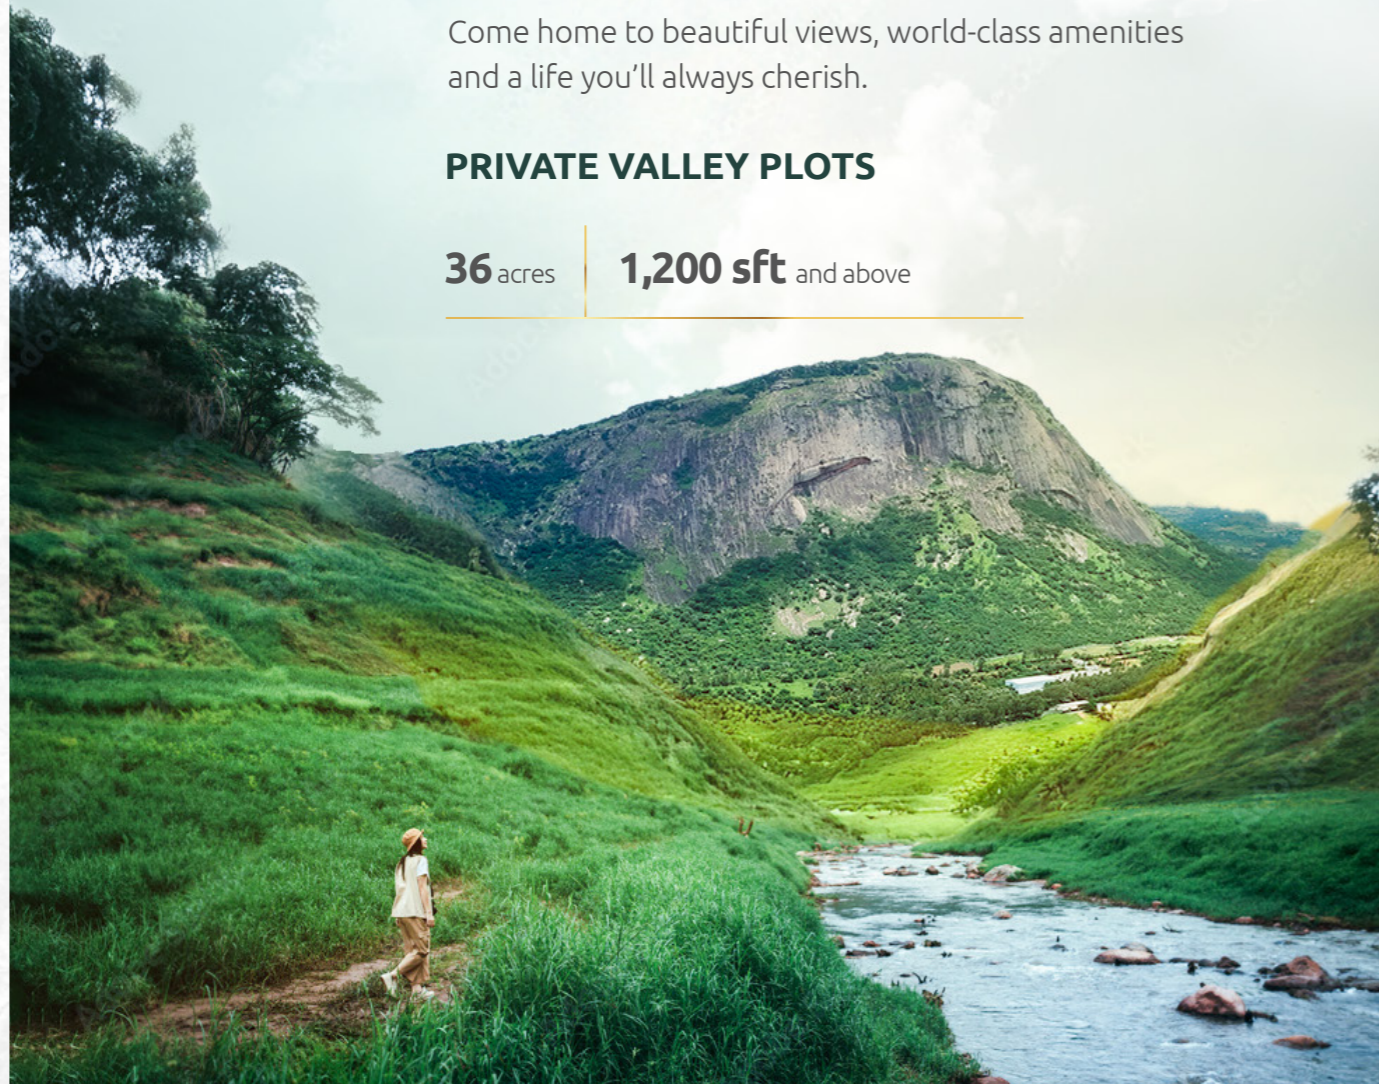

Welcome home to Nature

Get closer to Nature at Whispers of the Wind - an exclusive project of villa plots, located in Nandi Hills. Set in the backdrop of a beautiful valley, the plots offer a perfect balance of exclusivity, serenity and connectivity.

Come home to beautiful views, world-class amenities and a life you'll always cherish.

PRIVATE VALLEY PLOTS

36 acres | **1,200 sft** and above

Disclaimer: All images and renderings are for illustrative purposes only and may not represent the actual property. Dimensions and specifications are subject to change without prior notice. The developer reserves the right to make modifications to the project plans as per applicable laws and regulations. *This brochure is for informational purposes only and does not constitute an offer or invitation to sell. *Interested parties are advised to visit the site and inspect the property thoroughly before making any purchase decision. *Please refer to the official sales agreement for complete details and terms.

*A well-planned
eco-conscious
community.*

*future development

*Where nature
meets luxury.*

Indulge in a host of world-class amenities and discover life's wonderful moments with your loved ones. Come, live, play, relax and unwind.